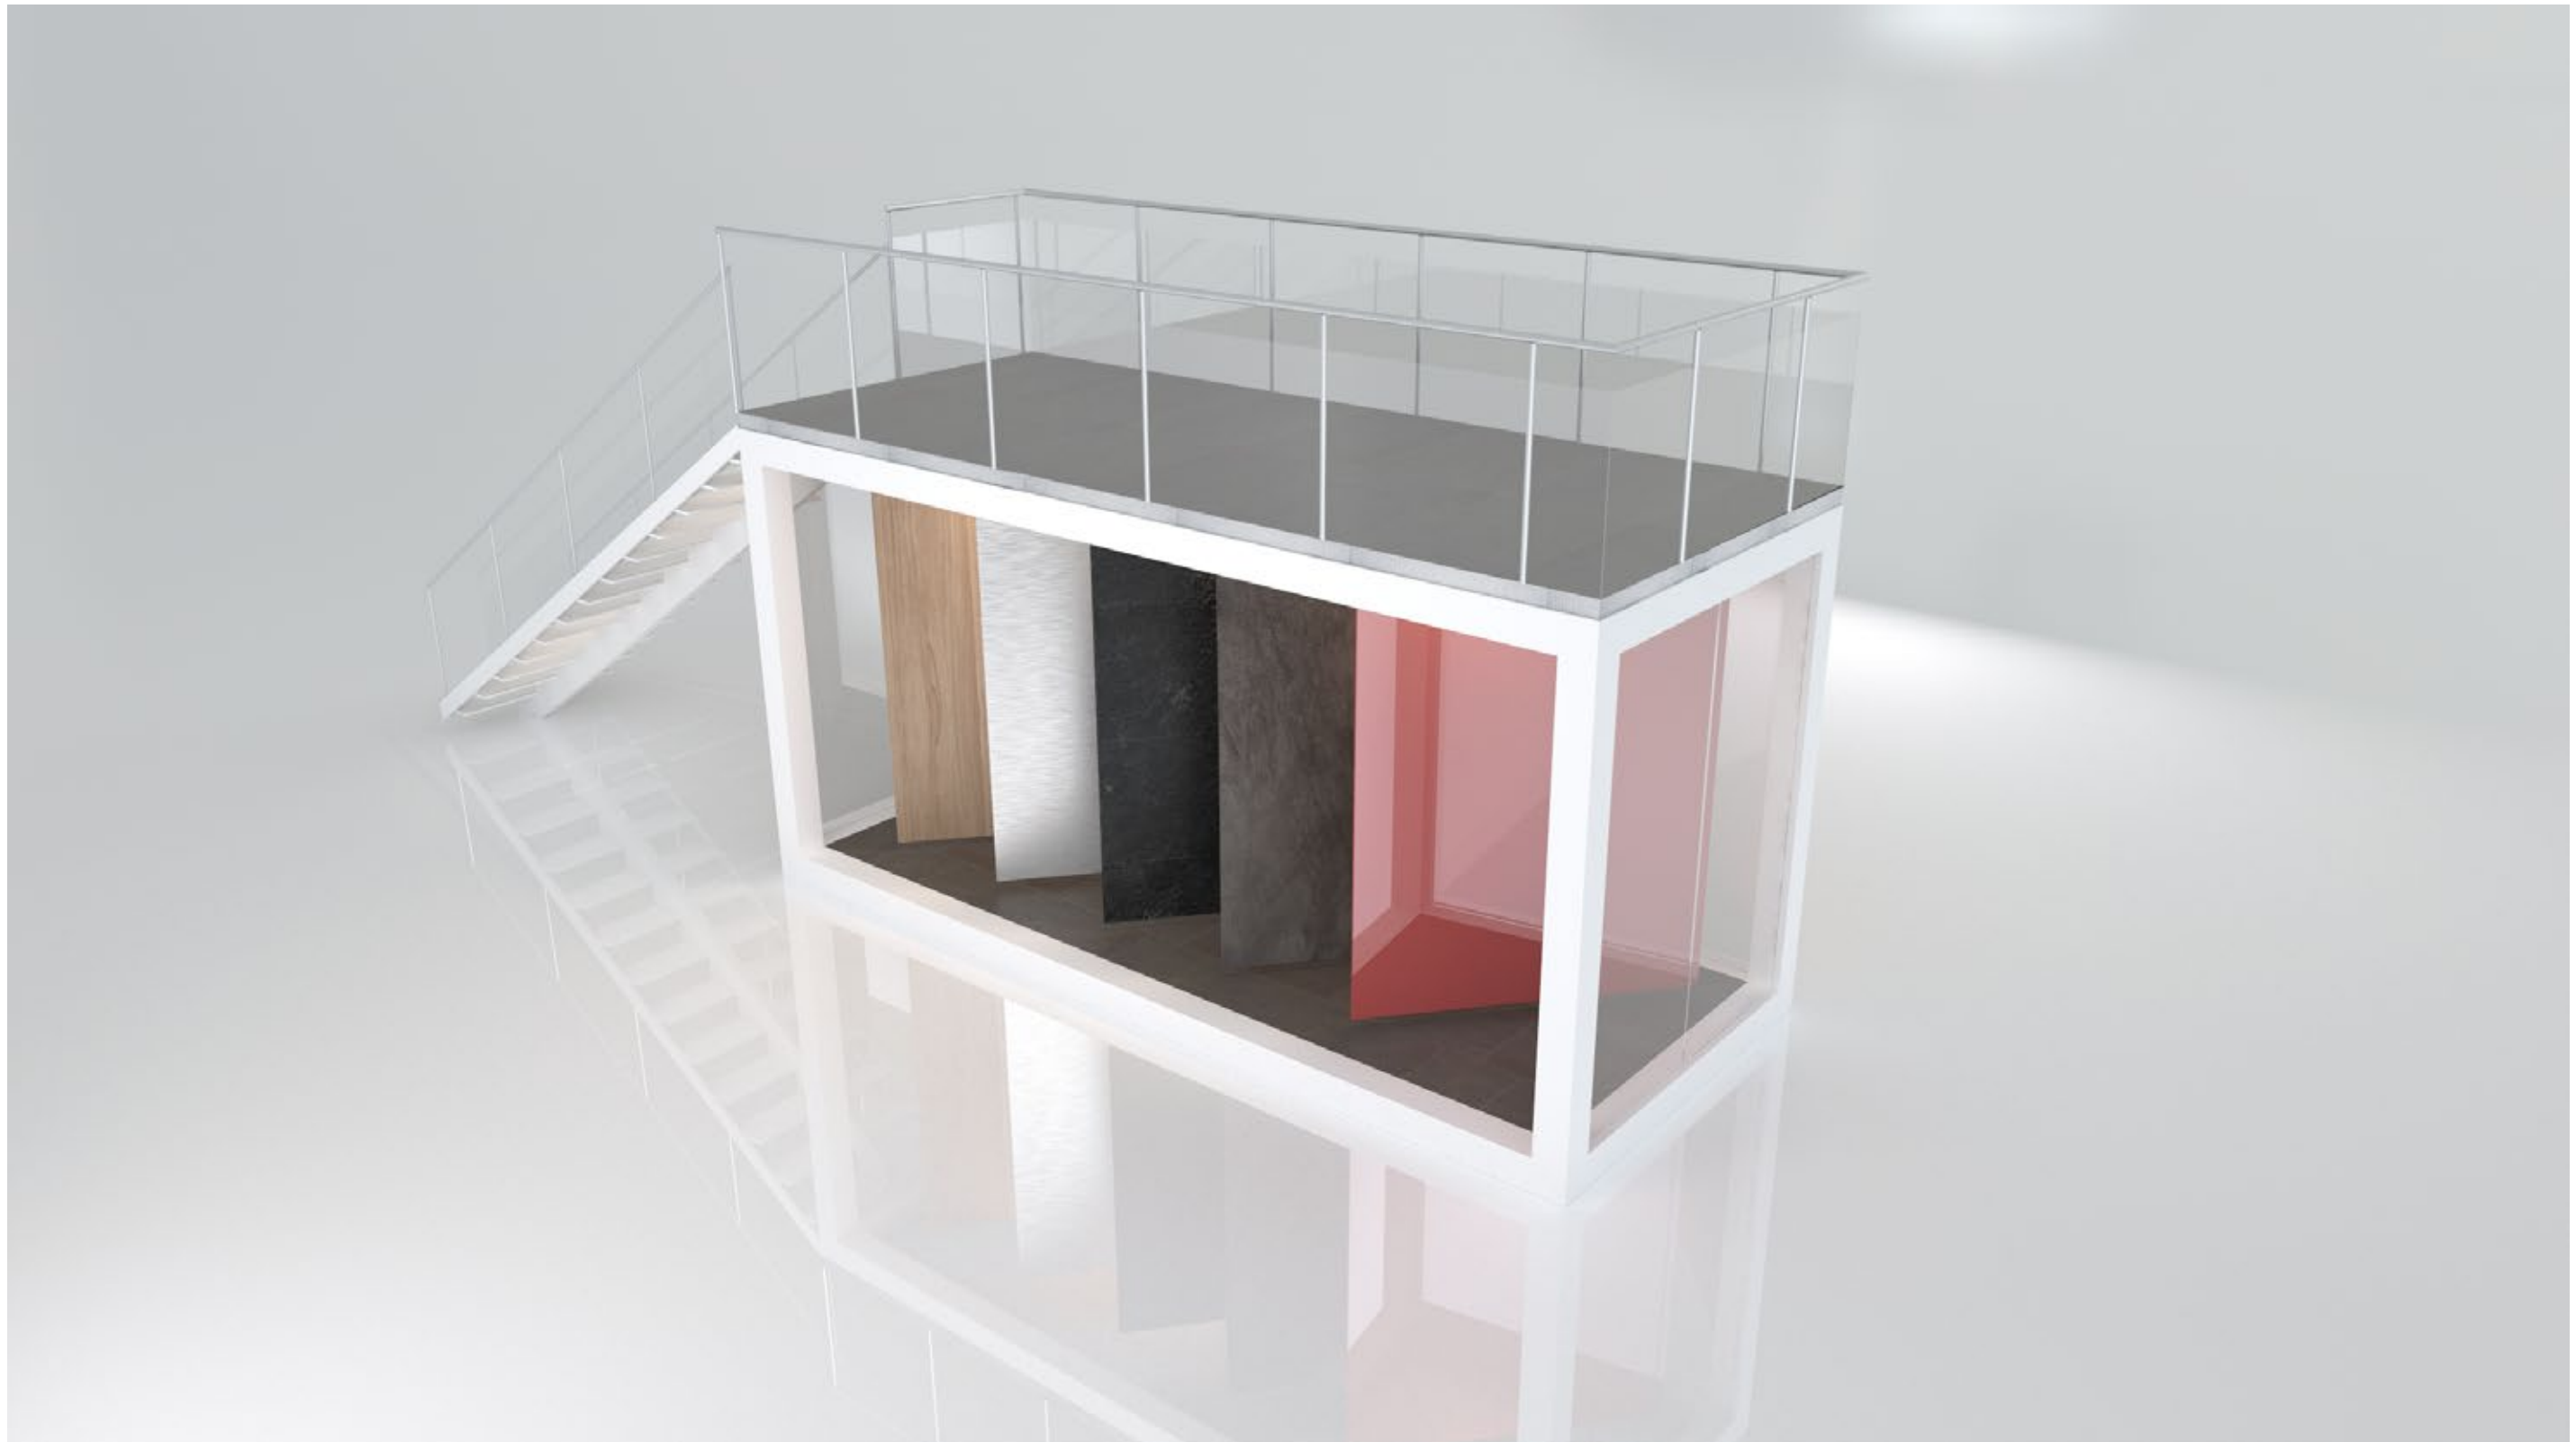

Space CUBES

Space for

to sell, to present, to inform, to work
to live, to sleep, to travel

What Space CUBES is about.

Space cubes is a simple full designed and easy-to-use multifunctional system based on a 6-meter's long steel frames. Modulo makes it possible to create various types of room spaces such as events booths, pop-up stores, food boxes, promo stands, restaurants, food outlets, office, hotels and many more, by a quick mounting of external an internal walls, windows, doors, stairs and branding elements. Out of high quality materials.

What more, it's patented

Space Cubes | FACTS

3

Each Space Cube steel frame is equipped with special profiles, allowing mounting of light walls, windows, roofing and stairs, terraces and balcony thus modifying space and functions. It is possible to create a singleSpace Cube box or demanding Architectural structures consisting of many combined and stacked modules.

white lacquered wooden planks (terrace)

steel profiles (frame and stairs)
Colour RAL

inside carnes and all kind of floor types.

Space CUBES | SELECTED CONFIGURATIONS

SELECTED
MODULES'
CONFIGURATIONS

SELECTED
STAIRS'
LOCATIONS

INSIDE & OUTSIDE
WALLS' POSITIONS

CHOOSE MATERIAL AND COLOUR OF THE WALLS

CHOOSE COLOUR OF THE FRAME IN RAL

DESIGN OWN BRANDING

Space CUBES | EXEMPLARY EVENT SET

Space Cubes | BERLIN

FAIR + EVENT
EQUIPMENT