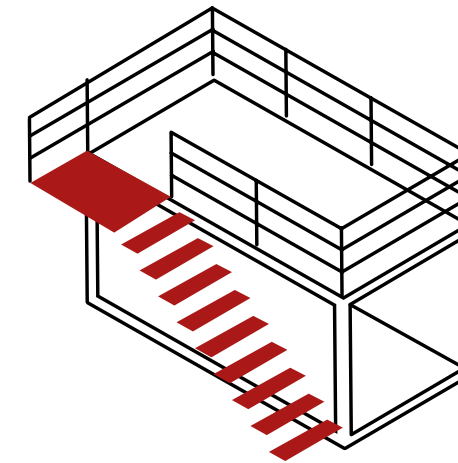

Space CUBES

Space for

to sell, to present, to inform, to work
to live, to sleep, to travel

What Space CUBES is about.

Space cubes is a simple full designed and easy-to-use multifunctional system based on a 6-meter's long steel frames. Modulo makes it possible to create various types of room spaces such as events booths, pop-up stores, food boxes, promo stands, restaurants, food outlets, office, hotels and many more, by a quick mounting of external an internal walls, windows, doors, stairs and branding elements. Out of high quality materials.

What more, it's patented

Space Cubes | FACTS

3

Each Space Cube steel frame is equipped with special profiles, allowing mounting of light walls, windows, roofing and stairs, terraces and balcony thus modifying space and functions. It is possible to create a singleSpace Cube box or demanding Architectural structures consisting of many combined and stacked modules.

A single packed MODULO is only 80 cm high!

One truck can comprise up to 6 MODULO packs!

Space Cubes | ELEMENTS

Space Cubes | MANUAL

5

1 Rent a modula steel frame.

2 Choose modular walls, windows, doors, stairs, etc. Choose materials and colours of the elements.