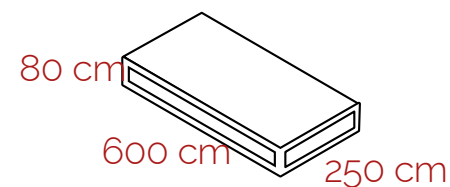

Space CUBES

Space for

to sell, to present, to inform, to work
to live, to sleep, to travel

What Space CUBES is about.

Space cubes is a simple full designed and easy-to-use multifunctional system based on a 6-meter's long steel frames. Modulo makes it possible to create various types of room spaces such as events booths, pop-up stores, food boxes, promo stands, restaurants, food outlets, office, hotels and many more, by a quick mounting of external an internal walls, windows, doors, stairs and branding elements. Out of high quality materials.

A single packed MODULO is only 80 cm high!

One truck can comprise up to 6 MODULO packs!

Space Cubes | ELEMENTS

Space Cubes | MANUAL

5

1 Rent a modula steel frame.

2 Choose modular walls, windows, doors, stairs, etc. Choose materials and colours of the elements.