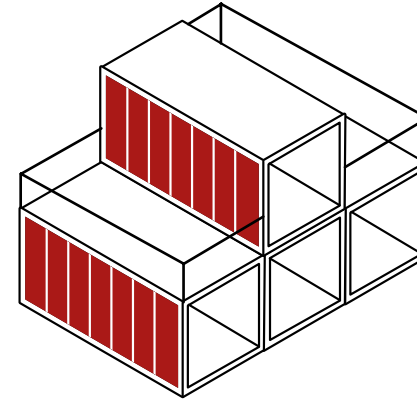

Space CUBES

Space for

to sell, to present, to inform, to work
to live, to sleep, to travel

What Space CUBES is about.

Space cubes is a simple full designed and easy-to-use multifunctional system based on a 6-meter's long steel frames. Modulo makes it possible to create various types of room spaces such as events booths, pop-up stores, food boxes, promo stands, restaurants, food outlets, office, hotels and many more, by a quick mounting of external an internal walls, windows, doors, stairs and branding elements. Out of high quality materials.

What more, it's patented

Space Cubes | FACTS

3

Each Space Cube steel frame is equipped with special profiles, allowing mounting of light walls, windows, roofing and stairs, terraces and balcony thus modifying space and functions. It is possible to create a singleSpace Cube box or demanding Architectural structures consisting of many combined and stacked modules.

white lacquered wooden planks (terrace)

steel profiles (frame and stairs)
Colour RAL

inside carnes and all kind of floor types.

Space CUBES | SELECTED CONFIGURATIONS

SELECTED
MODULES'
CONFIGURATIONS

SELECTED
STAIRS'
LOCATIONS