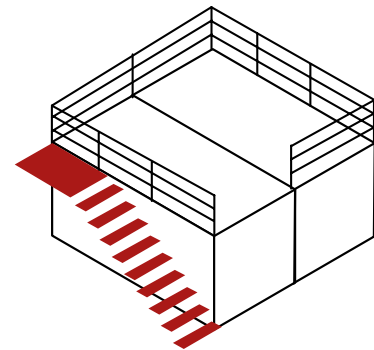

What more, it's patented

Space Cubes | FACTS

3

Each Space Cube steel frame is equipped with special profiles, allowing mounting of light walls, windows, roofing and stairs, terraces and balcony thus modifying space and functions. It is possible to create a singleSpace Cube box or demanding Architectural structures consisting of many combined and stacked modules.

white lacquered wooden planks (terrace)

steel profiles (frame and stairs)
Colour RAL

inside carnes and all kind of floor types.

Space CUBES | SELECTED CONFIGURATIONS

SELECTED
MODULES'
CONFIGURATIONS

SELECTED
STAIRS'
LOCATIONS