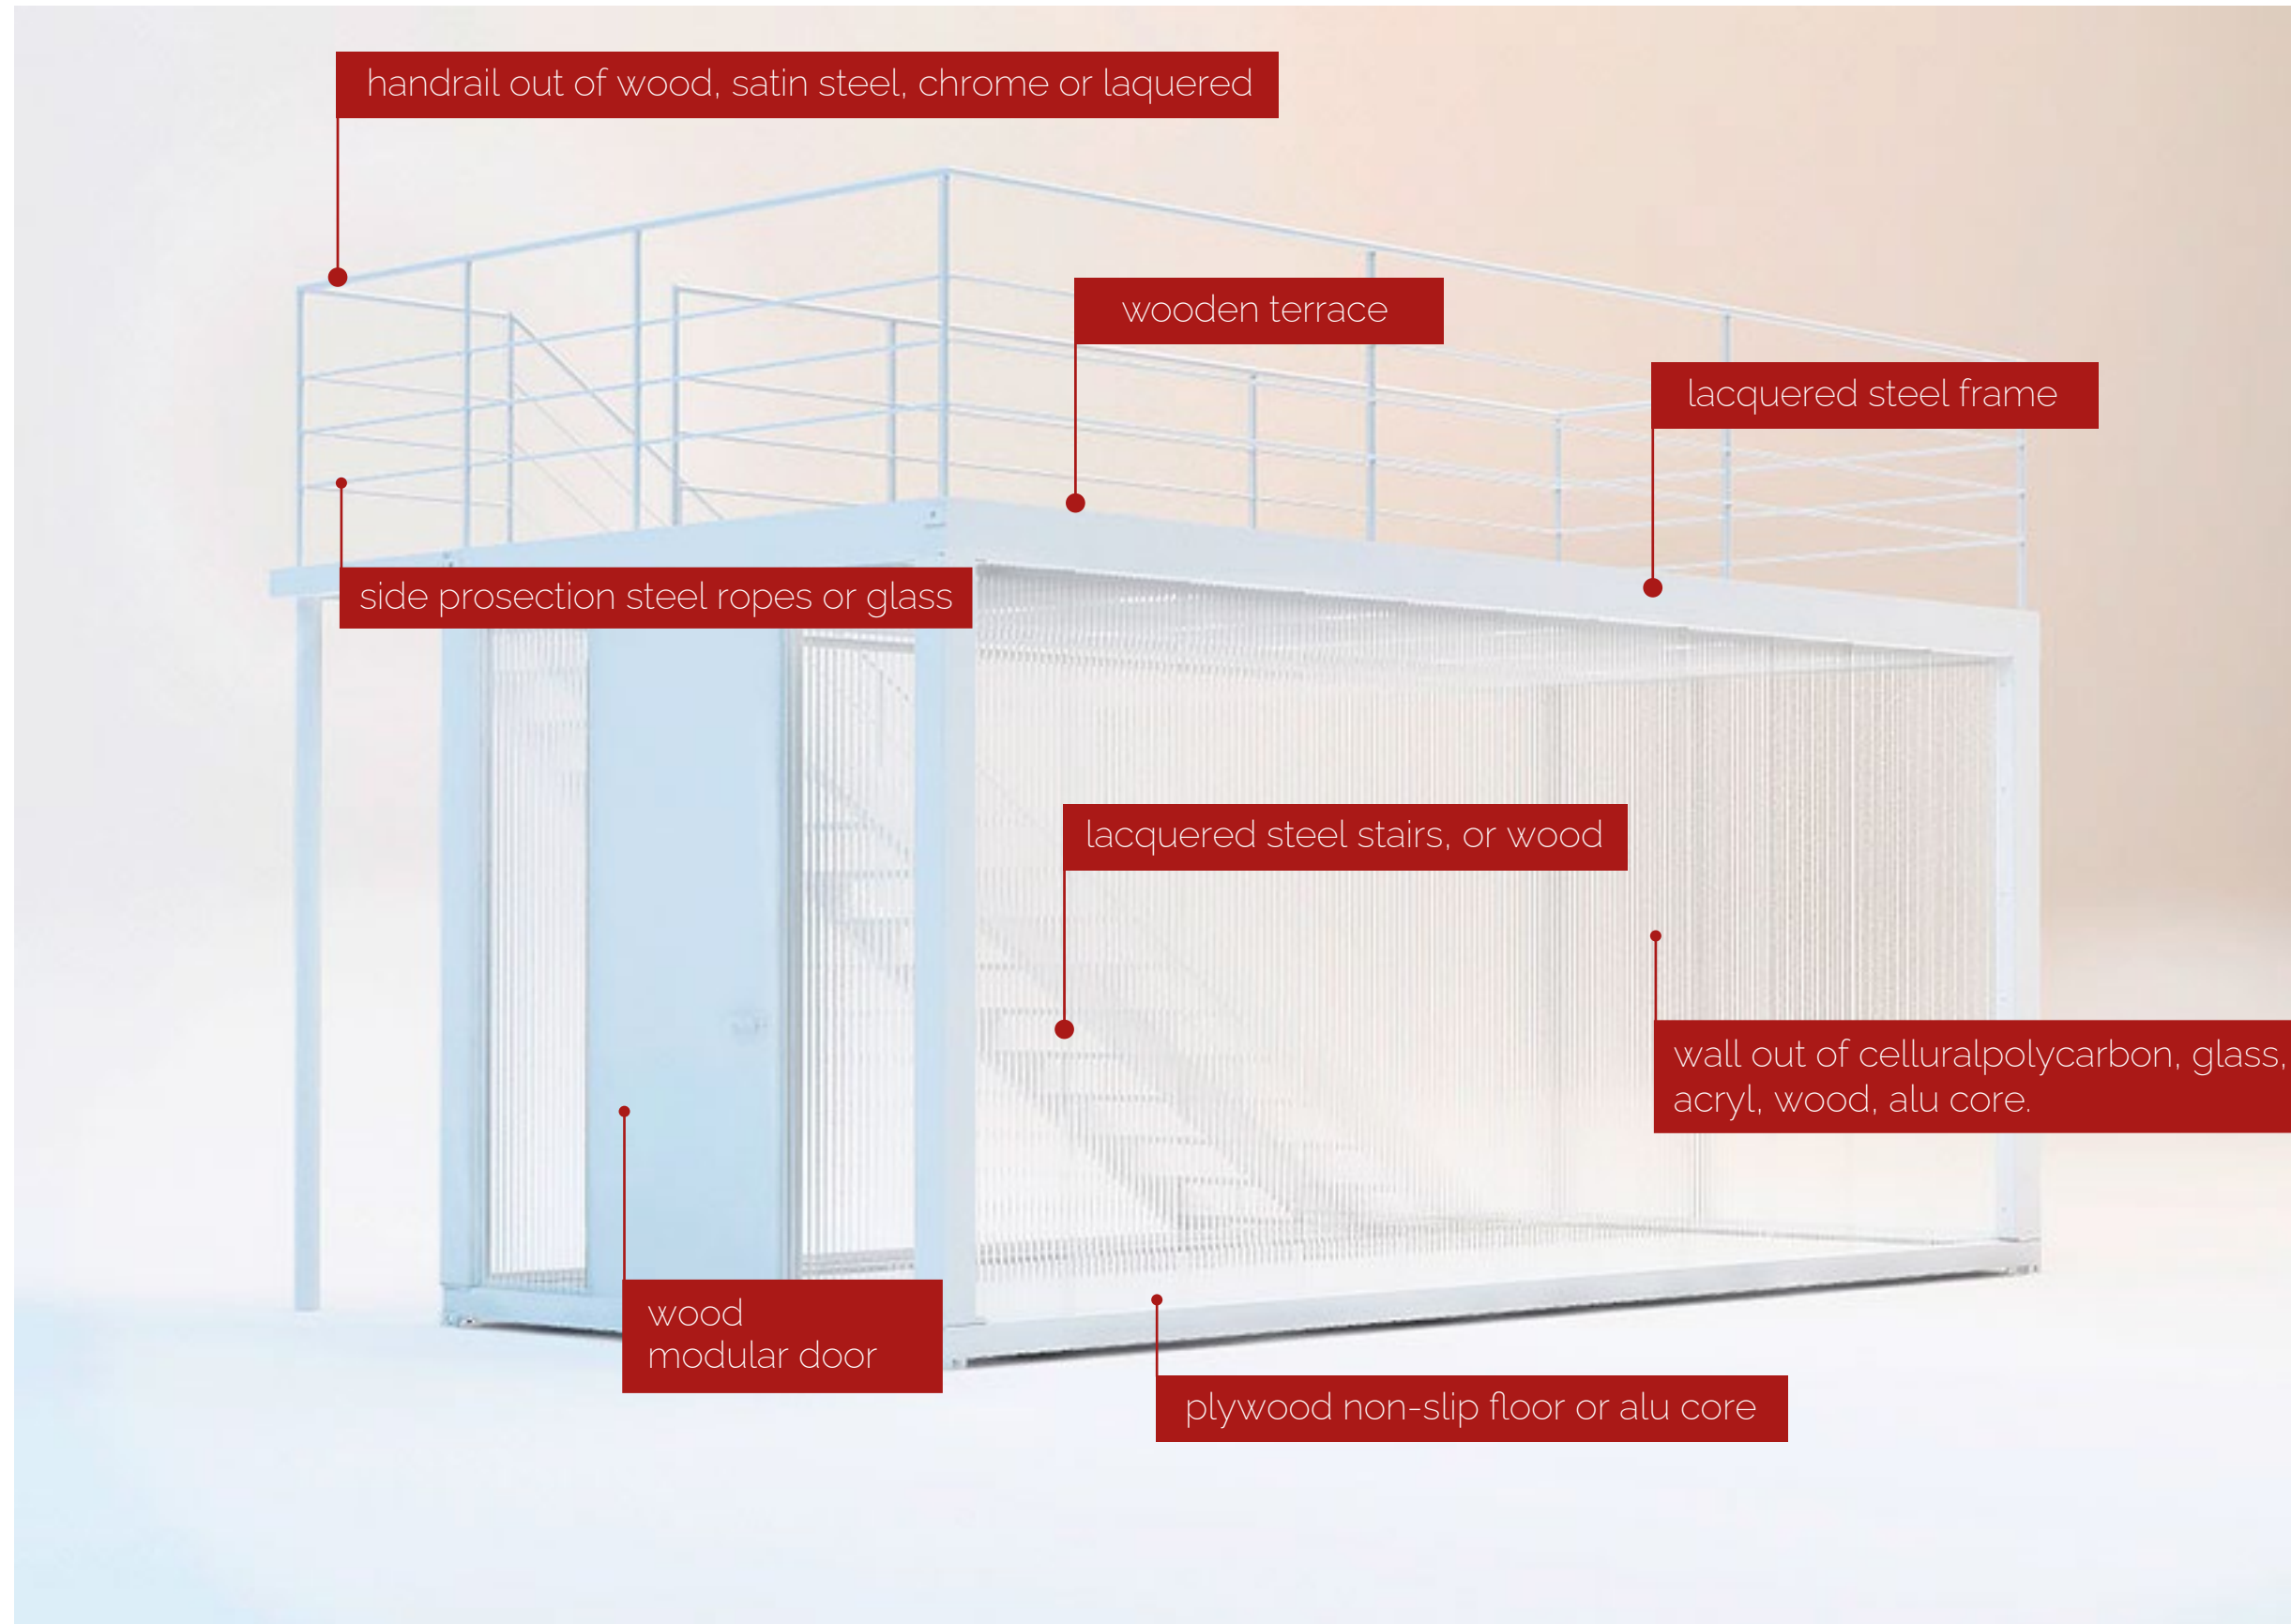

Space CUBES

Space for

to sell, to present, to inform, to work
to live, to sleep, to travel

What Space CUBES is about.

Space cubes is a simple full designed and easy-to-use multifunctional system based on a 6-meter's long steel frames. Modulo makes it possible to create various types of room spaces such as events booths, pop-up stores, food boxes, promo stands, restaurants, food outlets, office, hotels and many more, by a quick mounting of external an internal walls, windows, doors, stairs and branding elements. Out of high quality materials.

What more, it's patented

Space Cubes | FACTS

3

Each Space Cube steel frame is equipped with special profiles, allowing mounting of light walls, windows, roofing and stairs, terraces and balcony thus modifying space and functions. It is possible to create a singleSpace Cube box or demanding Architectural structures consisting of many combined and stacked modules.

A single packed MODULO is only 80 cm high!

One truck can comprise up to 6 MODULO packs!

Space Cubes | ELEMENTS

Space Cubes | MANUAL

5

1 Rent a modula steel frame.

2 Choose modular walls, windows, doors, stairs, etc. Choose materials and colours of the elements.

3 Arrange space out of the elements.

4 Design and place own branding elements as stickers, banners, screens, stands, sunshades etc.

5 Your MODULO box is ready to use!

Space CUBES | MATERIALS

walls out of wood, glass, alu core, transparent polycarbonate