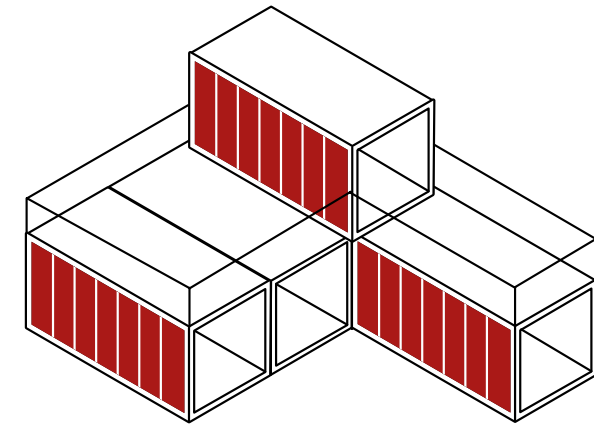

Space CUBES

Space for

to sell, to present, to inform, to work
to live, to sleep, to travel

What Space CUBES is about.

Space cubes is a simple full designed and easy-to-use multifunctional system based on a 6-meter's long steel frames. Modulo makes it possible to create various types of room spaces such as events booths, pop-up stores, food boxes, promo stands, restaurants, food outlets, office, hotels and many more, by a quick mounting of external an internal walls, windows, doors, stairs and branding elements. Out of high quality materials.

What more, it's patented

Space Cubes | FACTS

3

Each Space Cube steel frame is equipped with special profiles, allowing mounting of light walls, windows, roofing and stairs, terraces and balcony thus modifying space and functions. It is possible to create a singleSpace Cube box or demanding Architectural structures consisting of many combined and stacked modules.

white lacquered wooden planks (terrace)

steel profiles (frame and stairs)
Colour RAL

inside carnes and all kind of floor types.

Space CUBES | SELECTED CONFIGURATIONS

SELECTED
MODULES'
CONFIGURATIONS

SELECTED
STAIRS'
LOCATIONS