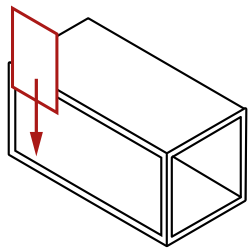

Space CUBES

Space for

to sell, to present, to inform, to work
to live, to sleep, to travel

What Space CUBES is about.

Space cubes is a simple full designed and easy-to-use multifunctional system based on a 6-meter's long steel frames. Modulo makes it possible to create various types of room spaces such as events booths, pop-up stores, food boxes, promo stands, restaurants, food outlets, office, hotels and many more, by a quick mounting of external an internal walls, windows, doors, stairs and branding elements. Out of high quality materials.

What more, it's patented

Space Cubes | FACTS

3

Each Space Cube steel frame is equipped with special profiles, allowing mounting of light walls, windows, roofing and stairs, terraces and balcony thus modifying space and functions. It is possible to create a singleSpace Cube box or demanding Architectural structures consisting of many combined and stacked modules.

A single packed MODULO is only 80 cm high!

One truck can comprise up to 6 MODULO packs!

Space Cubes | ELEMENTS

Space Cubes | MANUAL

5

1 Rent a modula steel frame.

2 Choose modular walls, windows, doors, stairs, etc. Choose materials and colours of the elements.