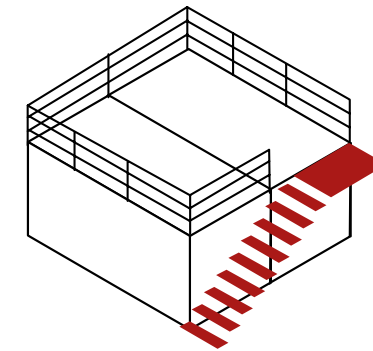

What more, it's patented

Space Cubes | FACTS

3

Each Space Cube steel frame is equipped with special profiles, allowing mounting of light walls, windows, roofing and stairs, terraces and balcony thus modifying space and functions. It is possible to create a singleSpace Cube box or demanding Architectural structures consisting of many combined and stacked modules.

white lacquered wooden planks (terrace)

steel profiles (frame and stairs)
Colour RAL

inside carnes and all kind of floor types.

Space CUBES | SELECTED CONFIGURATIONS

SELECTED
MODULES'
CONFIGURATIONS

SELECTED
STAIRS'
LOCATIONS