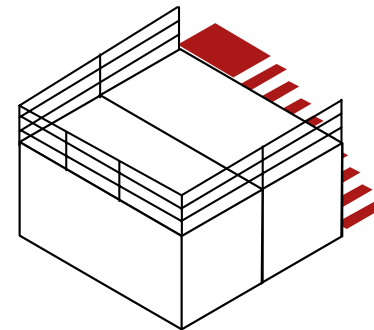

What more, it's patented

Space Cubes | FACTS

3

Each Space Cube steel frame is equipped with special profiles, allowing mounting of light walls, windows, roofing and stairs, terraces and balcony thus modifying space and functions. It is possible to create a singleSpace Cube box or demanding Architectural structures consisting of many combined and stacked modules.

white lacquered wooden planks (terrace)

steel profiles (frame and stairs)
Colour RAL

inside carnes and all kind of floor types.

Space CUBES | SELECTED CONFIGURATIONS

SELECTED
MODULES'
CONFIGURATIONS

SELECTED
STAIRS'
LOCATIONS